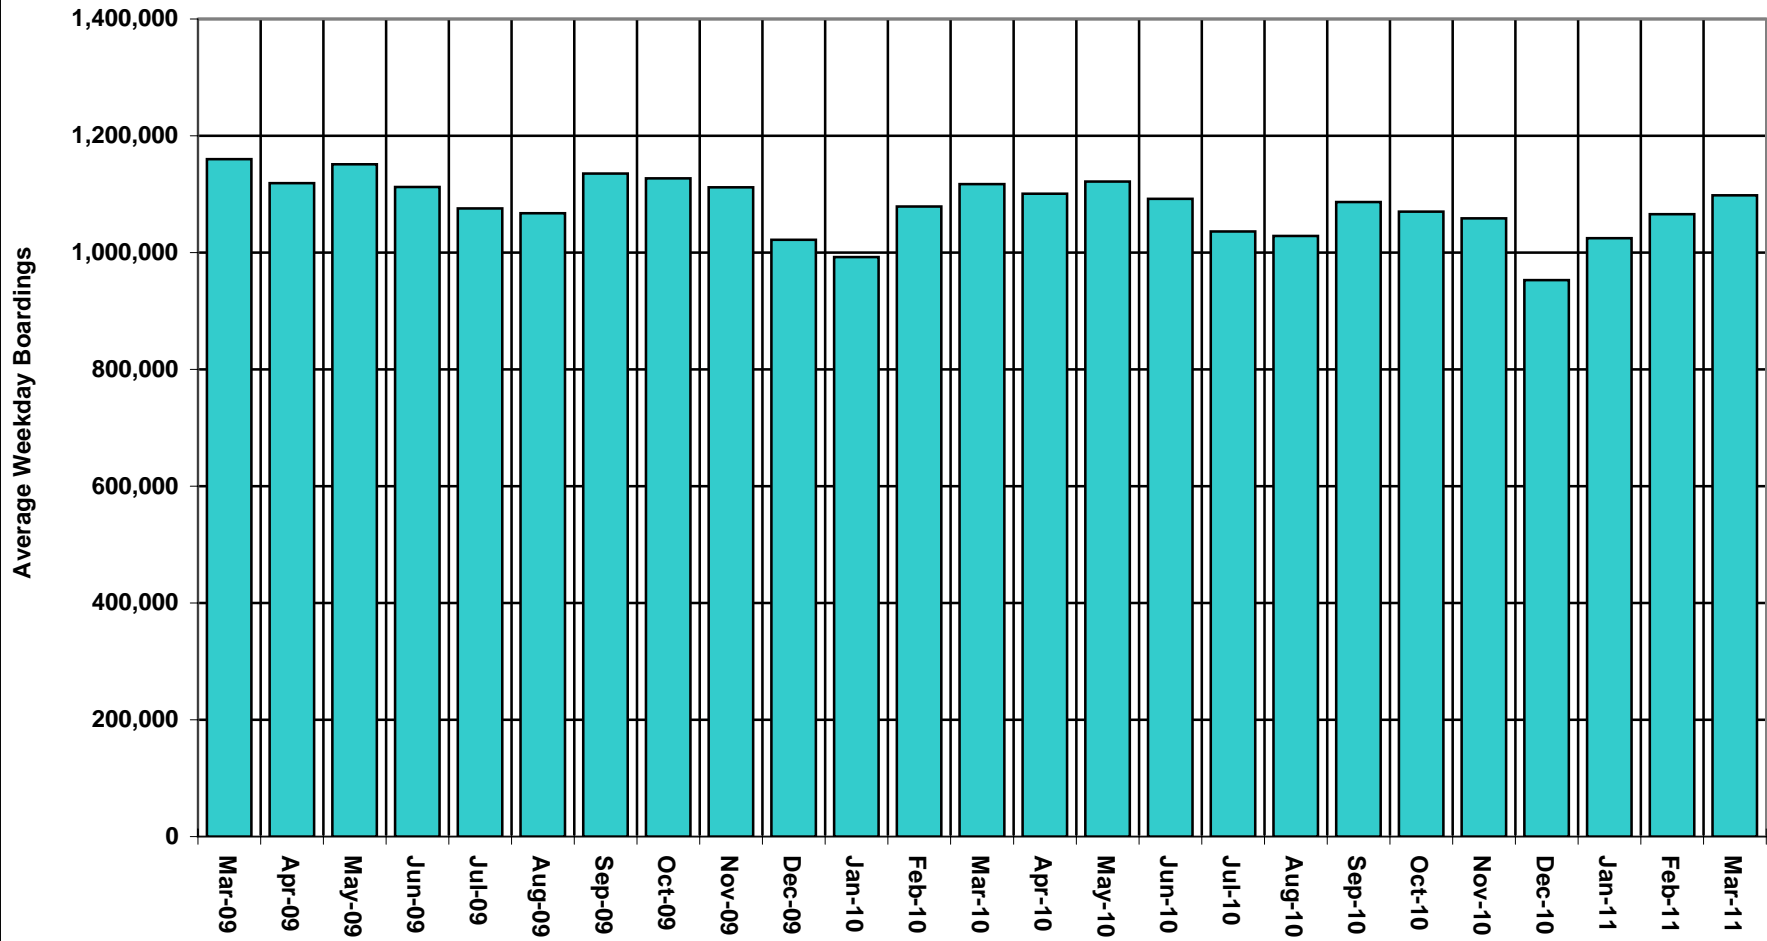

# TREND IN METRO BUS LINE AVERAGE WEEKDAY BOARDINGS

Source: Service Performance Analysis

# TREND IN METRO ORANGE LINE AVERAGE WEEKDAY BOARDINGS

Source: Service Performance Analysis

Metro

## TREND IN METRO BLUE LINE AVERAGE WEEKDAY BOARDINGS

Source: Service Performance Analysis

# TREND IN METRO RED LINE AVERAGE WEEKDAY BOARDINGS

Source: Service Performance Analysis