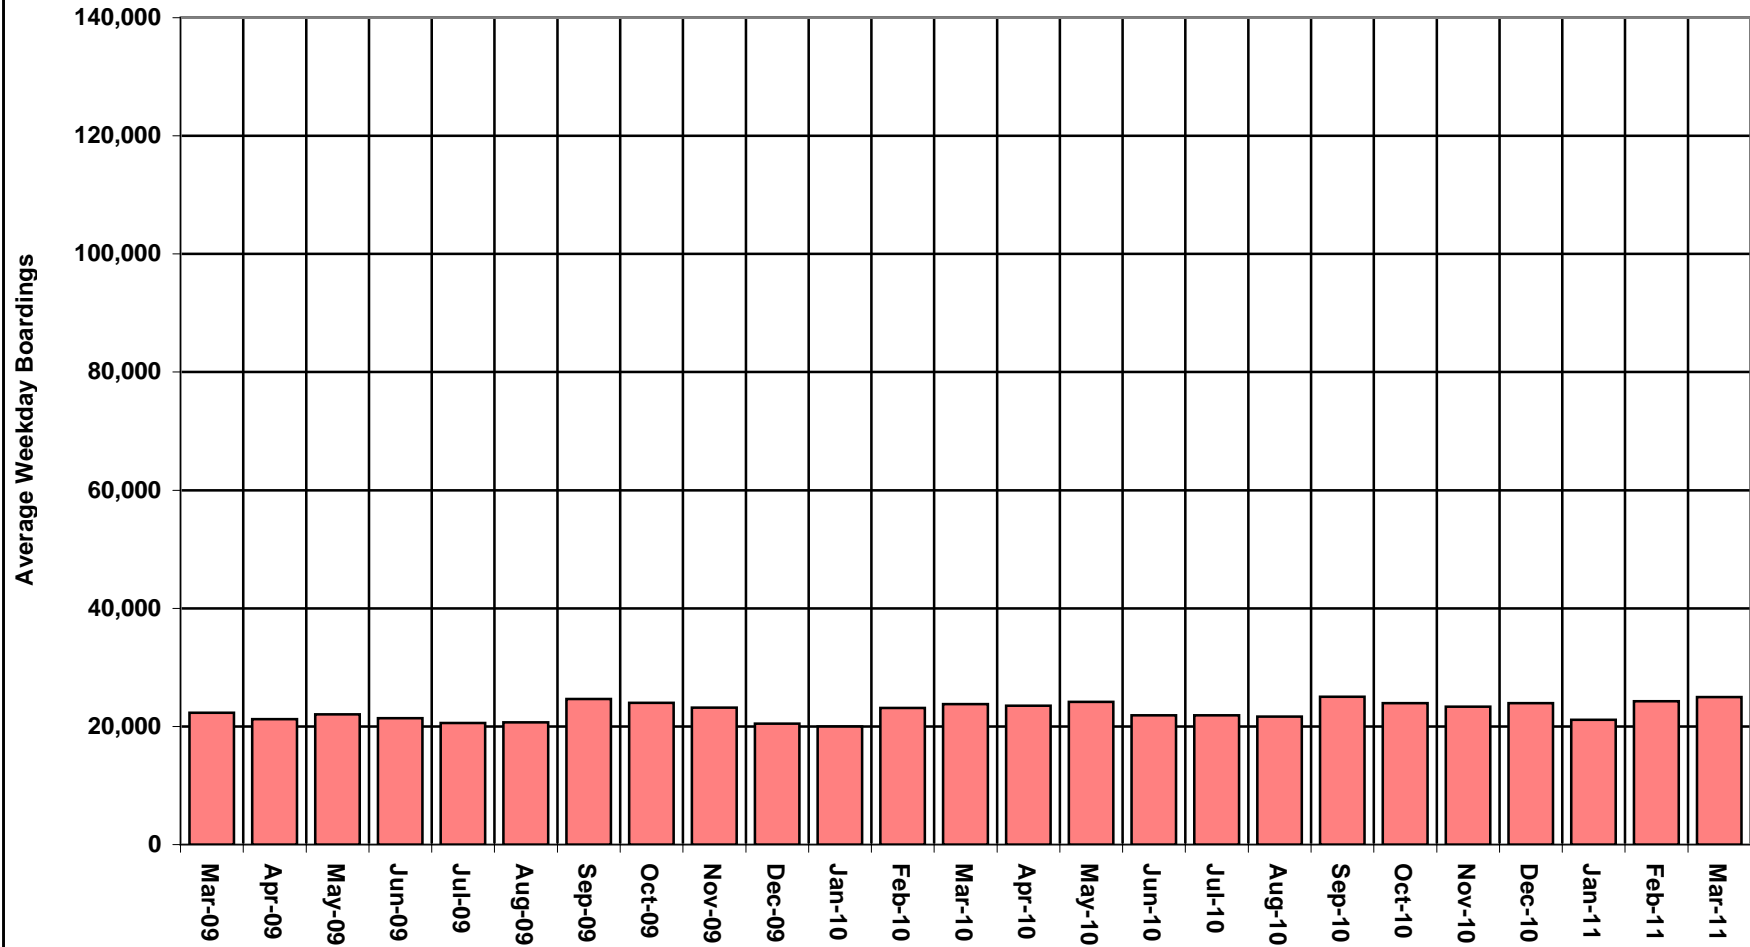

# TREND IN METRO BUS LINE AVERAGE WEEKDAY BOARDINGS

Source: Service Performance Analysis

# TREND IN METRO ORANGE LINE AVERAGE WEEKDAY BOARDINGS

Source: Service Performance Analysis

Metro

## TREND IN METRO BLUE LINE AVERAGE WEEKDAY BOARDINGS

Source: Service Performance Analysis

# TREND IN METRO RED LINE AVERAGE WEEKDAY BOARDINGS

Source: Service Performance Analysis