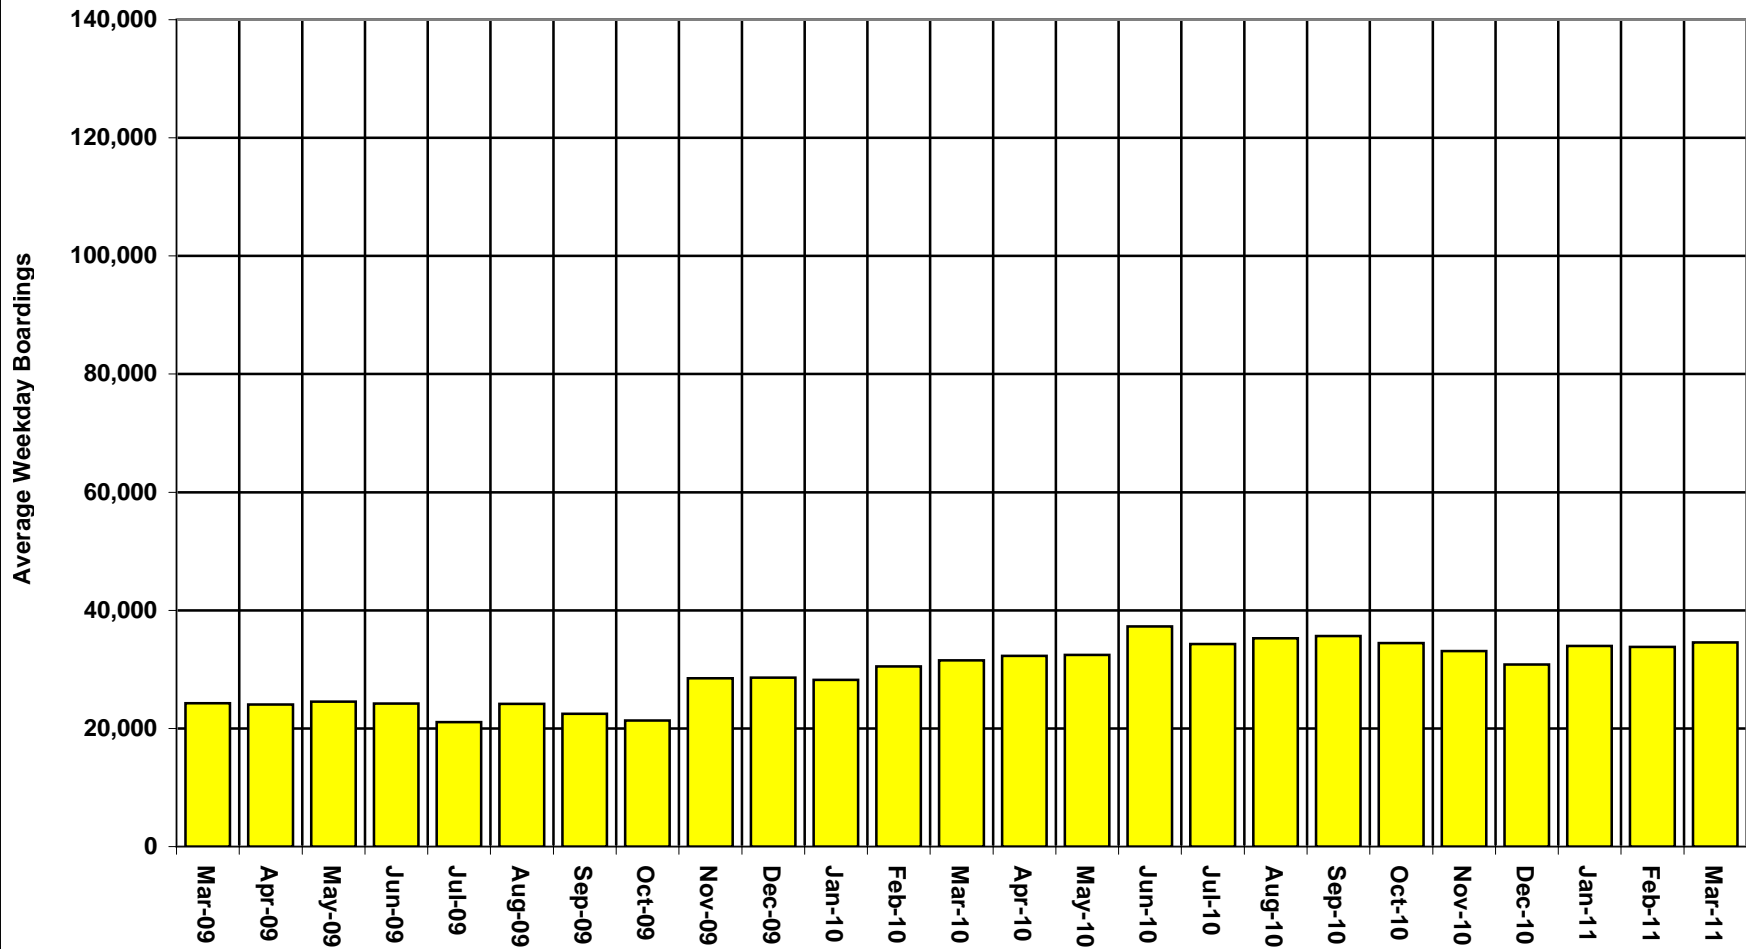

TREND IN METRO GOLD LINE AVERAGE WEEKDAY BOARDINGS

Source: Service Performance Analysis