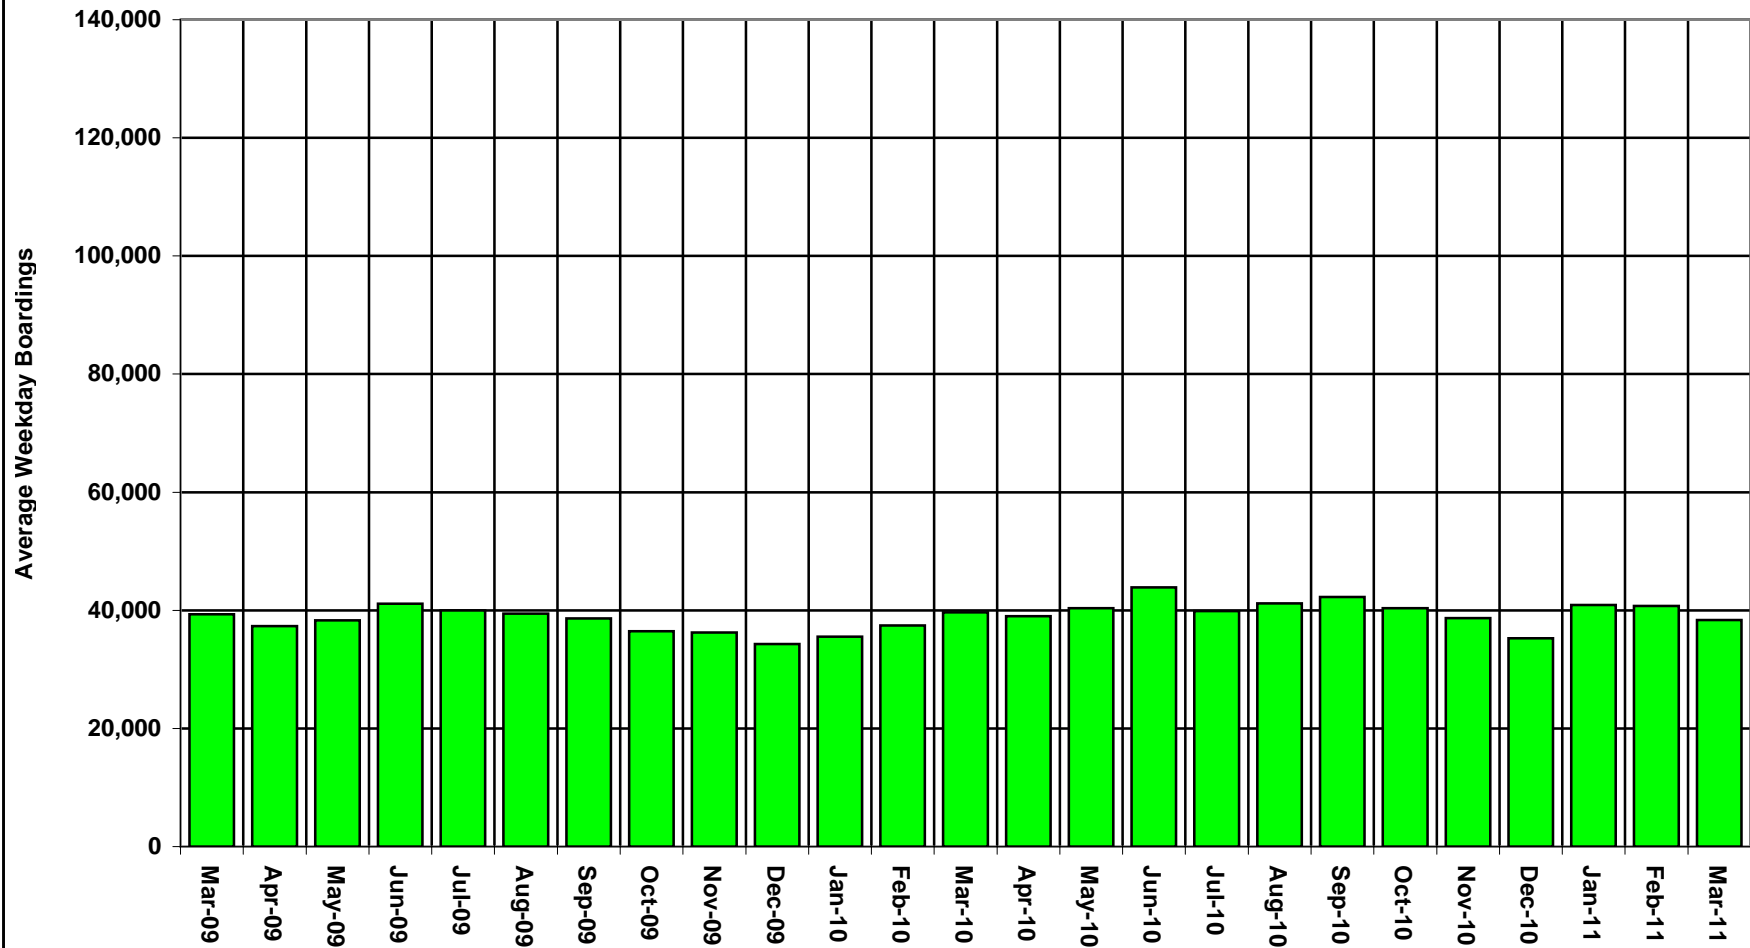

TREND IN METRO GREEN LINE AVERAGE WEEKDAY BOARDINGS

Source: Service Performance Analysis