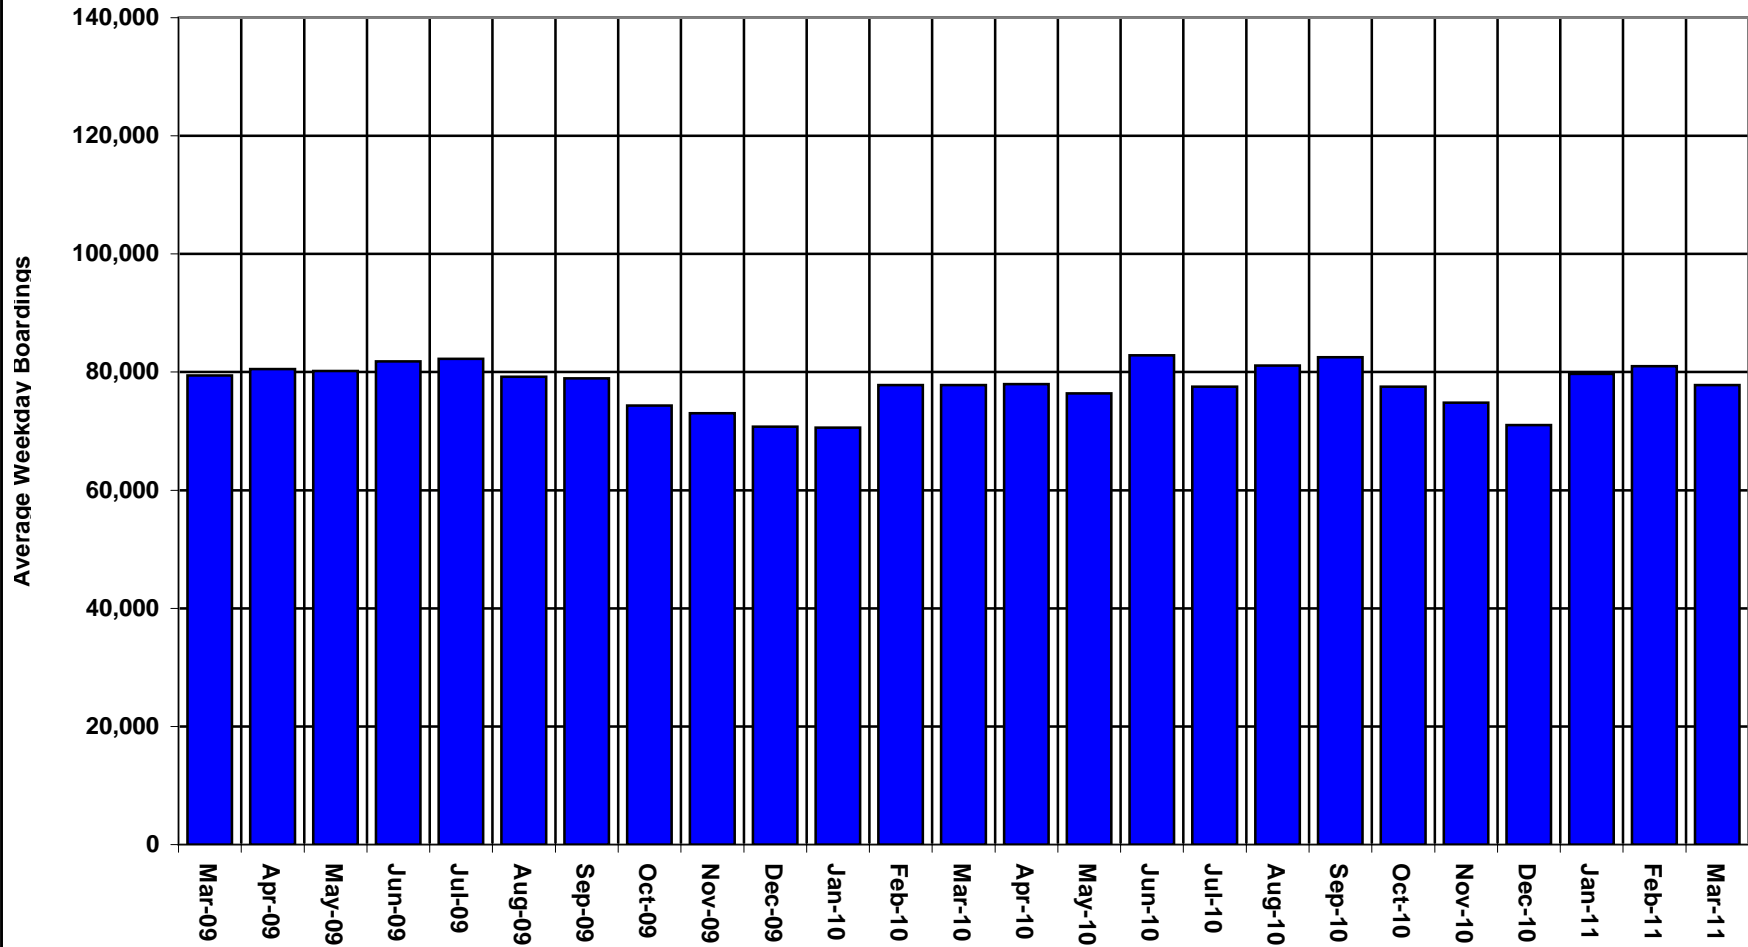

# TREND IN METRO BUS LINE AVERAGE WEEKDAY BOARDINGS

Source: Service Performance Analysis

# TREND IN METRO ORANGE LINE AVERAGE WEEKDAY BOARDINGS

Source: Service Performance Analysis

Metro

## TREND IN METRO BLUE LINE AVERAGE WEEKDAY BOARDINGS

Source: Service Performance Analysis

# TREND IN METRO RED LINE AVERAGE WEEKDAY BOARDINGS

Source: Service Performance Analysis