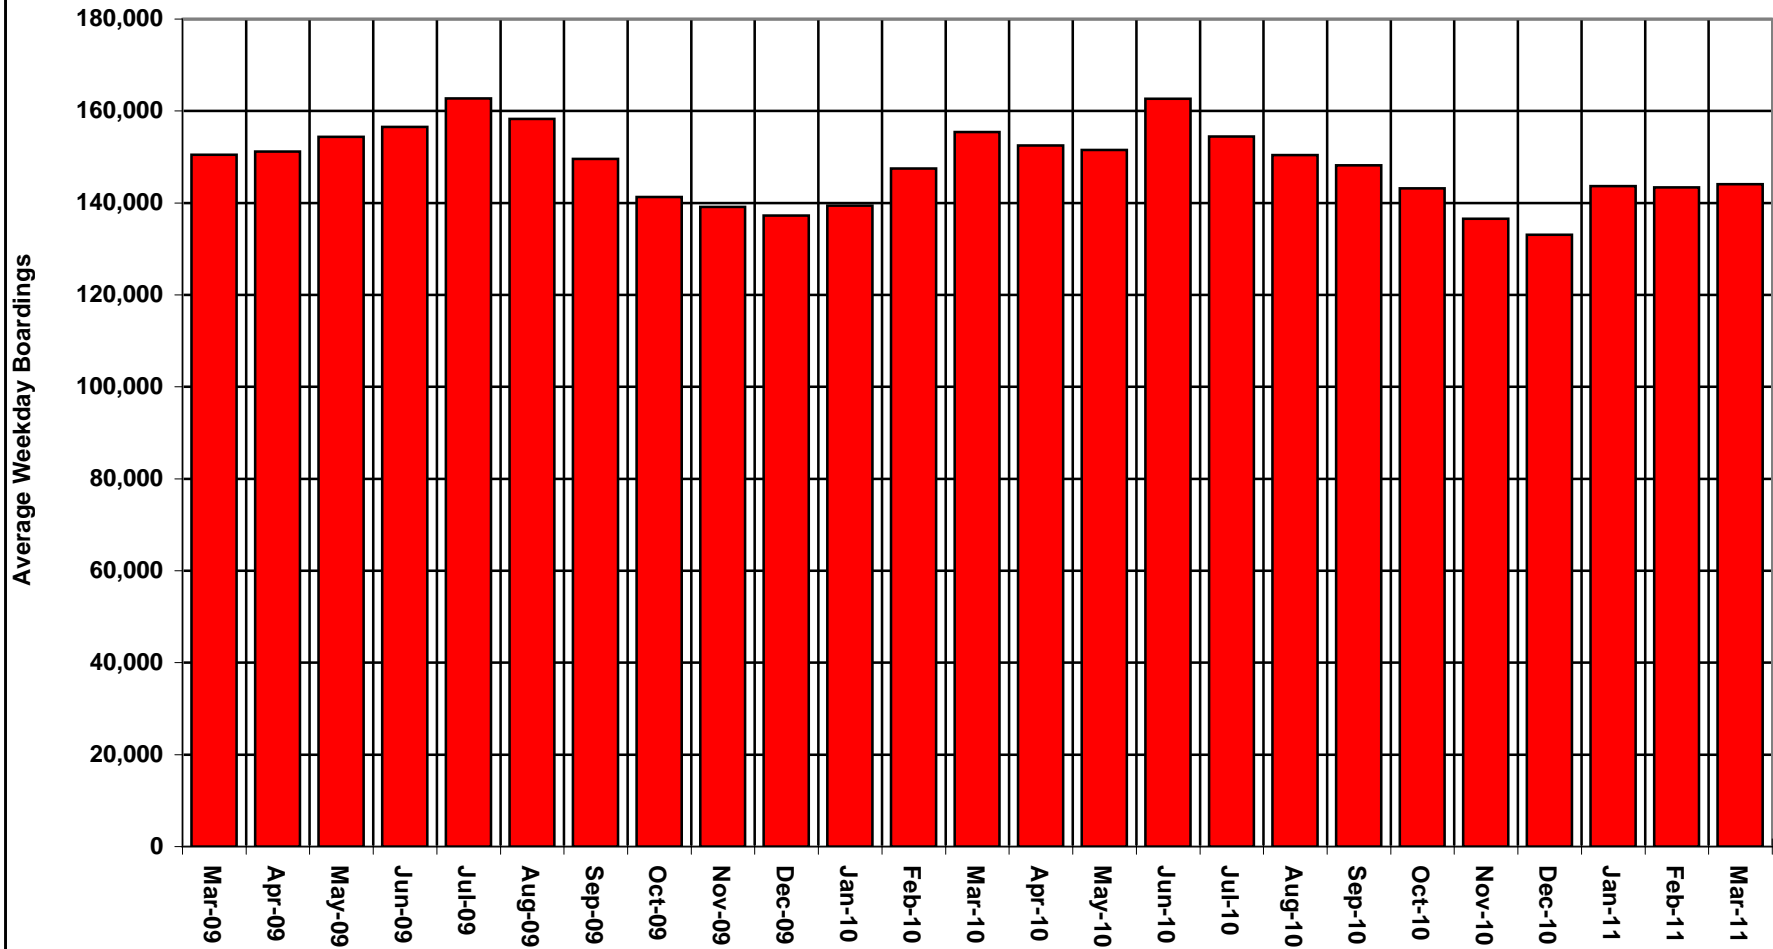

# TREND IN METRO BUS LINE AVERAGE WEEKDAY BOARDINGS

Source: Service Performance Analysis

# TREND IN METRO ORANGE LINE AVERAGE WEEKDAY BOARDINGS

Source: Service Performance Analysis

Metro

## TREND IN METRO BLUE LINE AVERAGE WEEKDAY BOARDINGS

Source: Service Performance Analysis

# TREND IN METRO RED LINE AVERAGE WEEKDAY BOARDINGS

Source: Service Performance Analysis